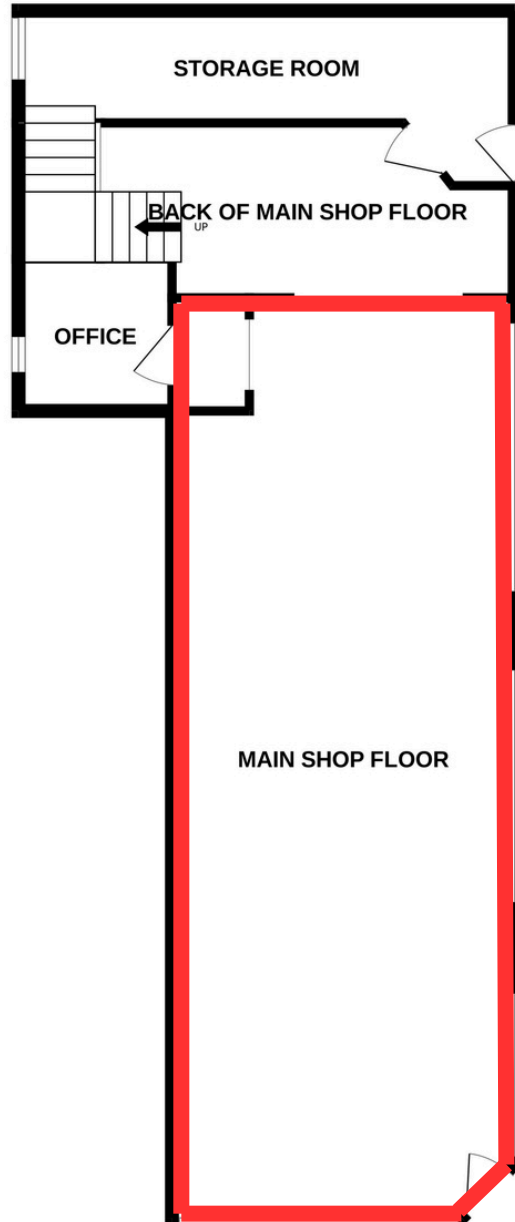

GROUND FLOOR
836 sq.ft. (77.7 sq.m.) approx.