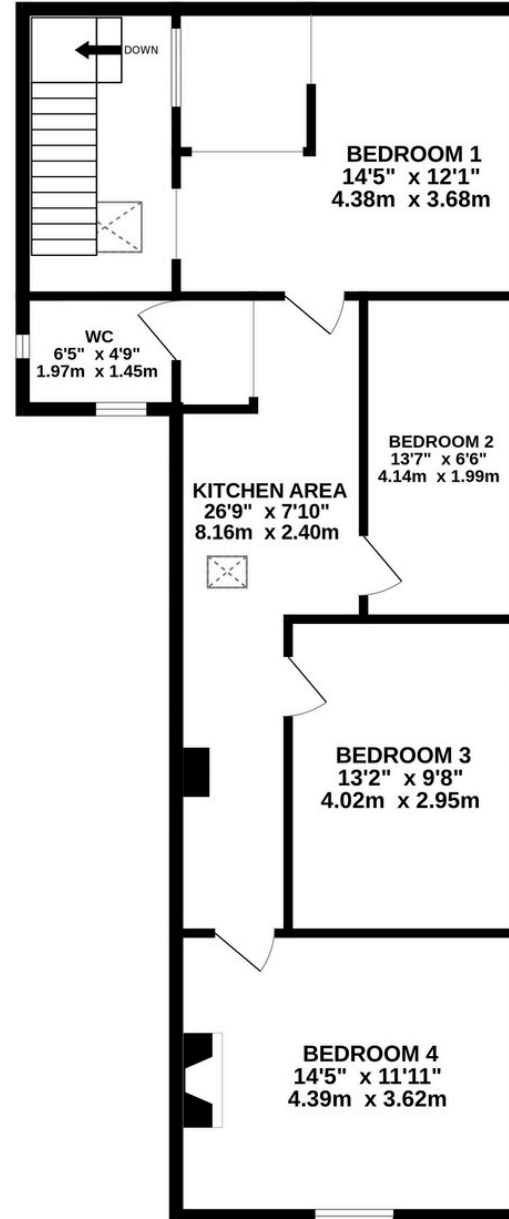

1ST FLOOR
830 sq.ft. (77.1 sq.m.) approx.

TOTAL FLOOR AREA : 1665 sq.ft. (154.7 sq.m.) approx.